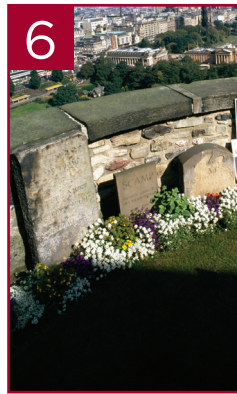

## Explorer Quiz

EDINBURGH  
CASTLE

Explore our castle, as this fun fact-finding mission helps you discover the stories of its people, places and pets!

Look up above the gate into the castle. What animal can you see?

Climb up the Lang Stair. How many steps are there?

Can you name two islands you can see from the castle?

How many stained glass windows does St Margaret's Chapel have?

What is the name of this famous cannon?

10

Prisoners from many places were held here. Name two countries they came from.

11

James VI was born in the Palace in 1566. When was his birthday?

12

How many stone crowns are carved on the walls around Crown Square?